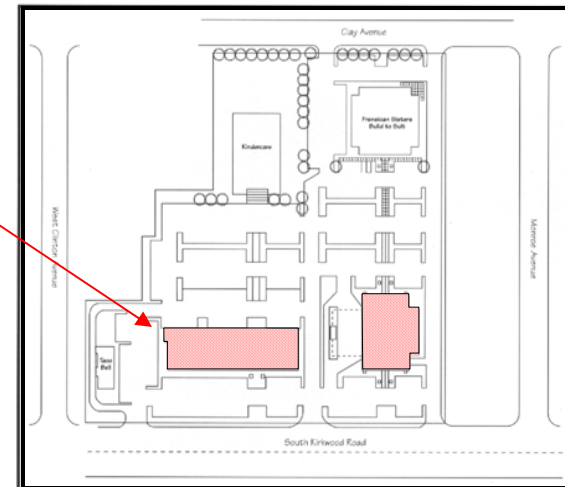

Pioneer Place I & II

| | | | |
|----------------|---------------|---------------|---------------|
| Population: | <u>1 mile</u> | <u>3 mile</u> | <u>5 mile</u> |
| | 14,025 | 80,814 | 195,616 |
| Avg. HH Income | \$85,677 | \$103,765 | \$100,855 |

3,731 SF End Cap
1,484 SF former Quizno's

333 & 343 S. Kirkwood Rd., Kirkwood, MO 63122
Office / Retail

- Pioneer Place II Retail Space
- 3,731 SF-former Blue Water Grill and Focus on the Face
- 1,484 SF-former Quizno's
- Excellent Demographics
- Convenient Services / Restaurants
- Traffic Count: 50,000 vehicles per day on Kirkwood Road