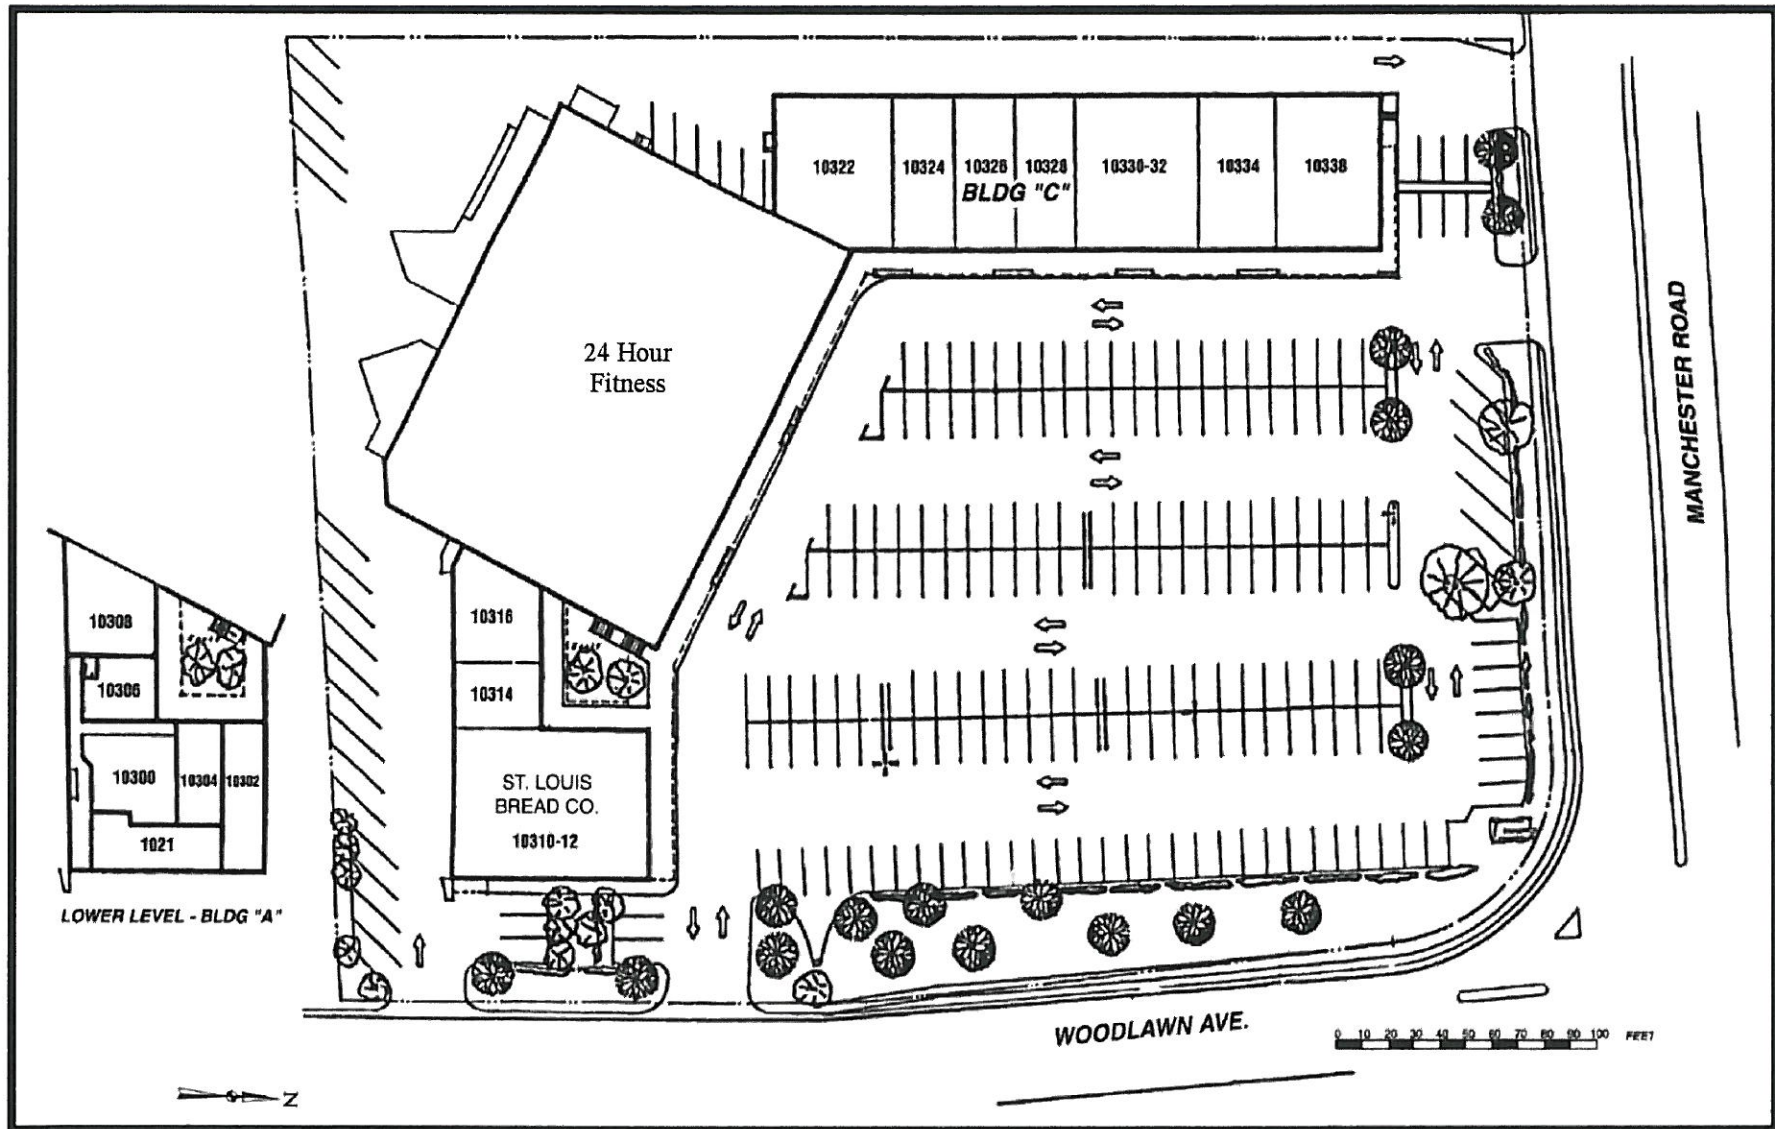

GreenTree Center

#20 Allen Avenue / 4th Floor Webster Groves, MO 63119
Ph: (314) 968-0842 Fax: (314) 963-0241 www.novusdev.com

NOVUS
PROPERTIES